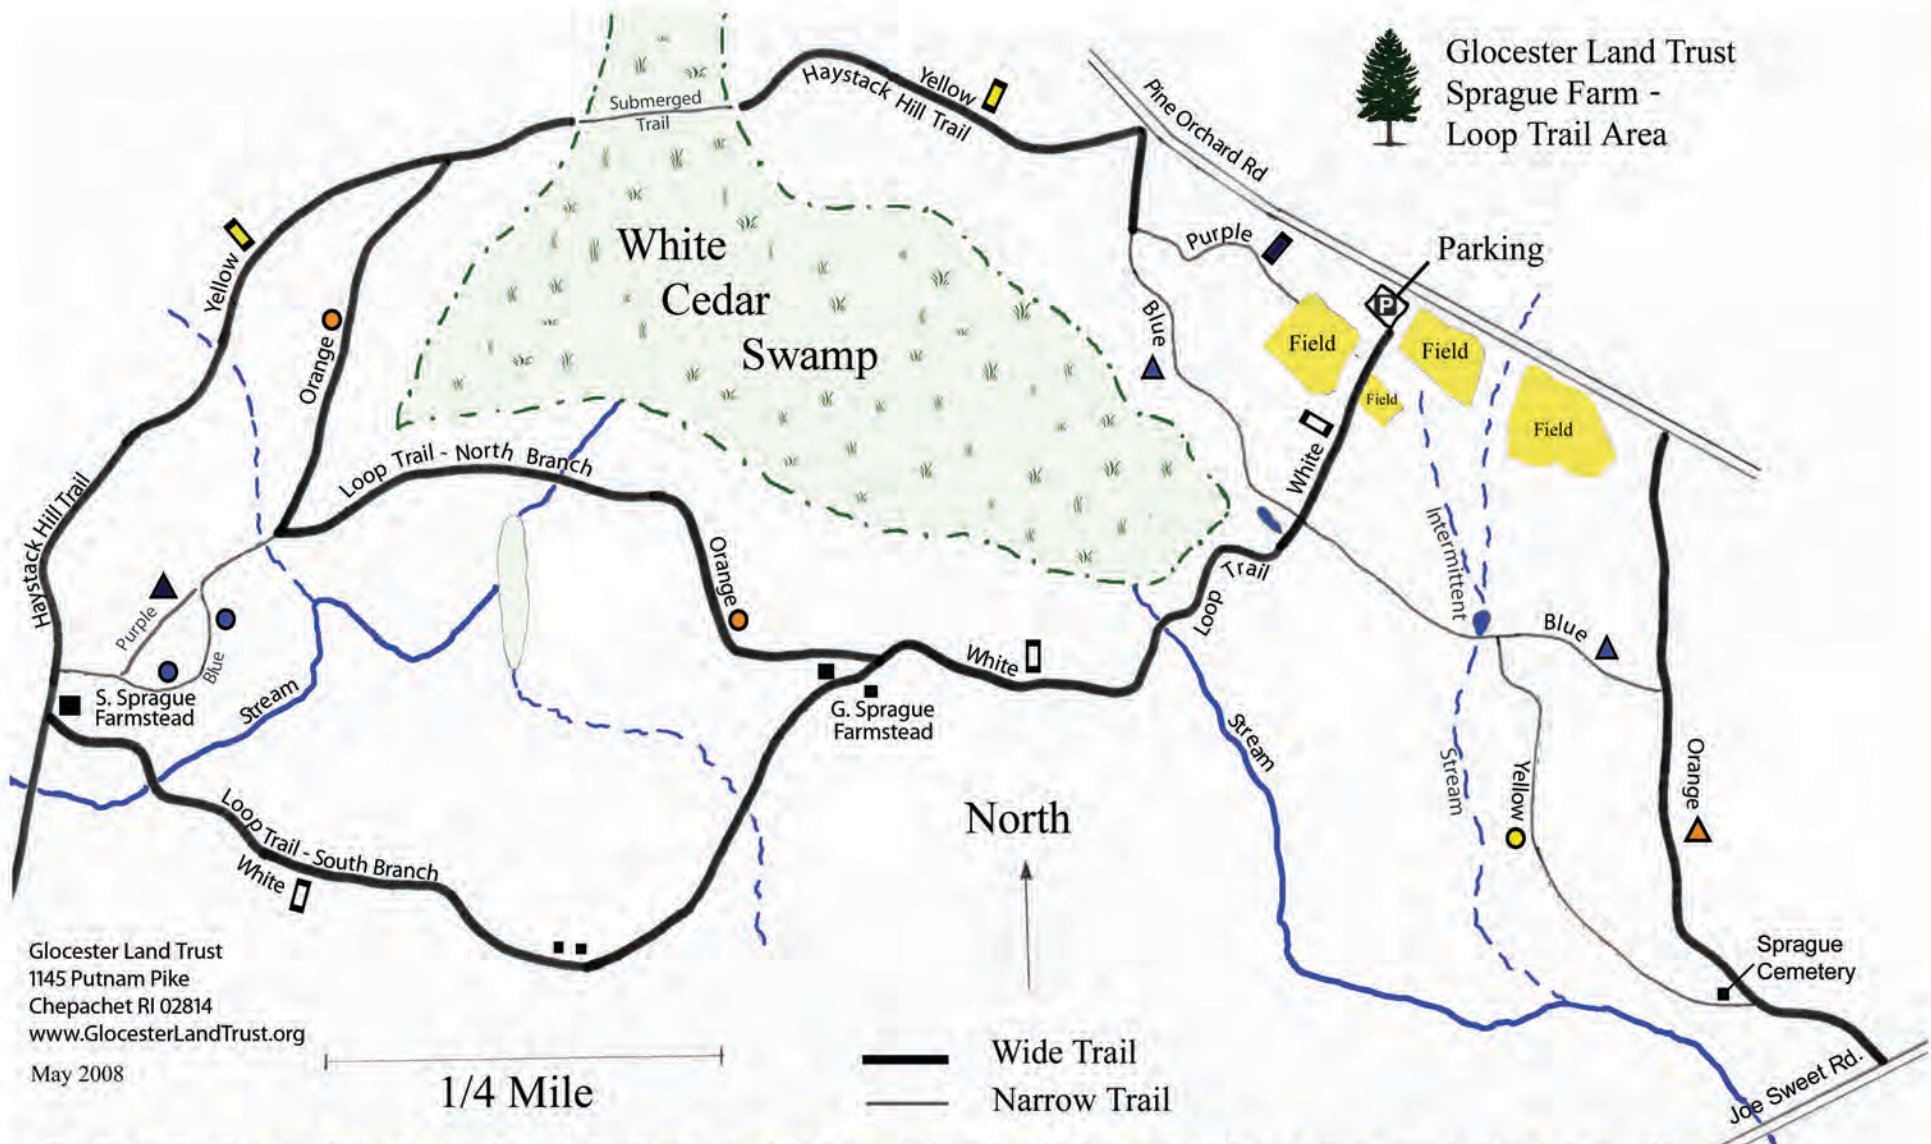

Glocester Land Trust Sprague Farm - Loop Trail Area

Glocester Land Trust
1145 Putnam Pike
Chepachet RI 02814
www.GlocesterLandTrust.org

May 2008

— Wide Trail
— Narrow Trail

- 1/2 mile walk:** Start on White Rectangle Loop Trail and turn right across field to Purple Rectangle trail and follow to end. Turn left onto Blue Triangle trail and follow to White Rectangle Loop Trail. Turn left and return to parking lot.
- 1 mile walk:** Start on White Rectangle Loop Trail, turn left onto Blue Triangle trail and follow to end, turn right onto Orange Triangle trail. Just beyond cemetery, turn right onto Yellow Dot trail and follow to end. Turn left onto Blue Triangle trail and follow to White Rectangle Loop trail. Turn right and return to parking lot.
- 2 1/2 mile walk:** Start on White Rectangle Loop Trail and follow the Loop Trail South Branch to end. Turn right onto Yellow Rectangle trail, turn right onto Orange Dot -- Loop Trail North Branch and follow to end. Turn left onto White Rectangle Loop Trail and return to parking lot.