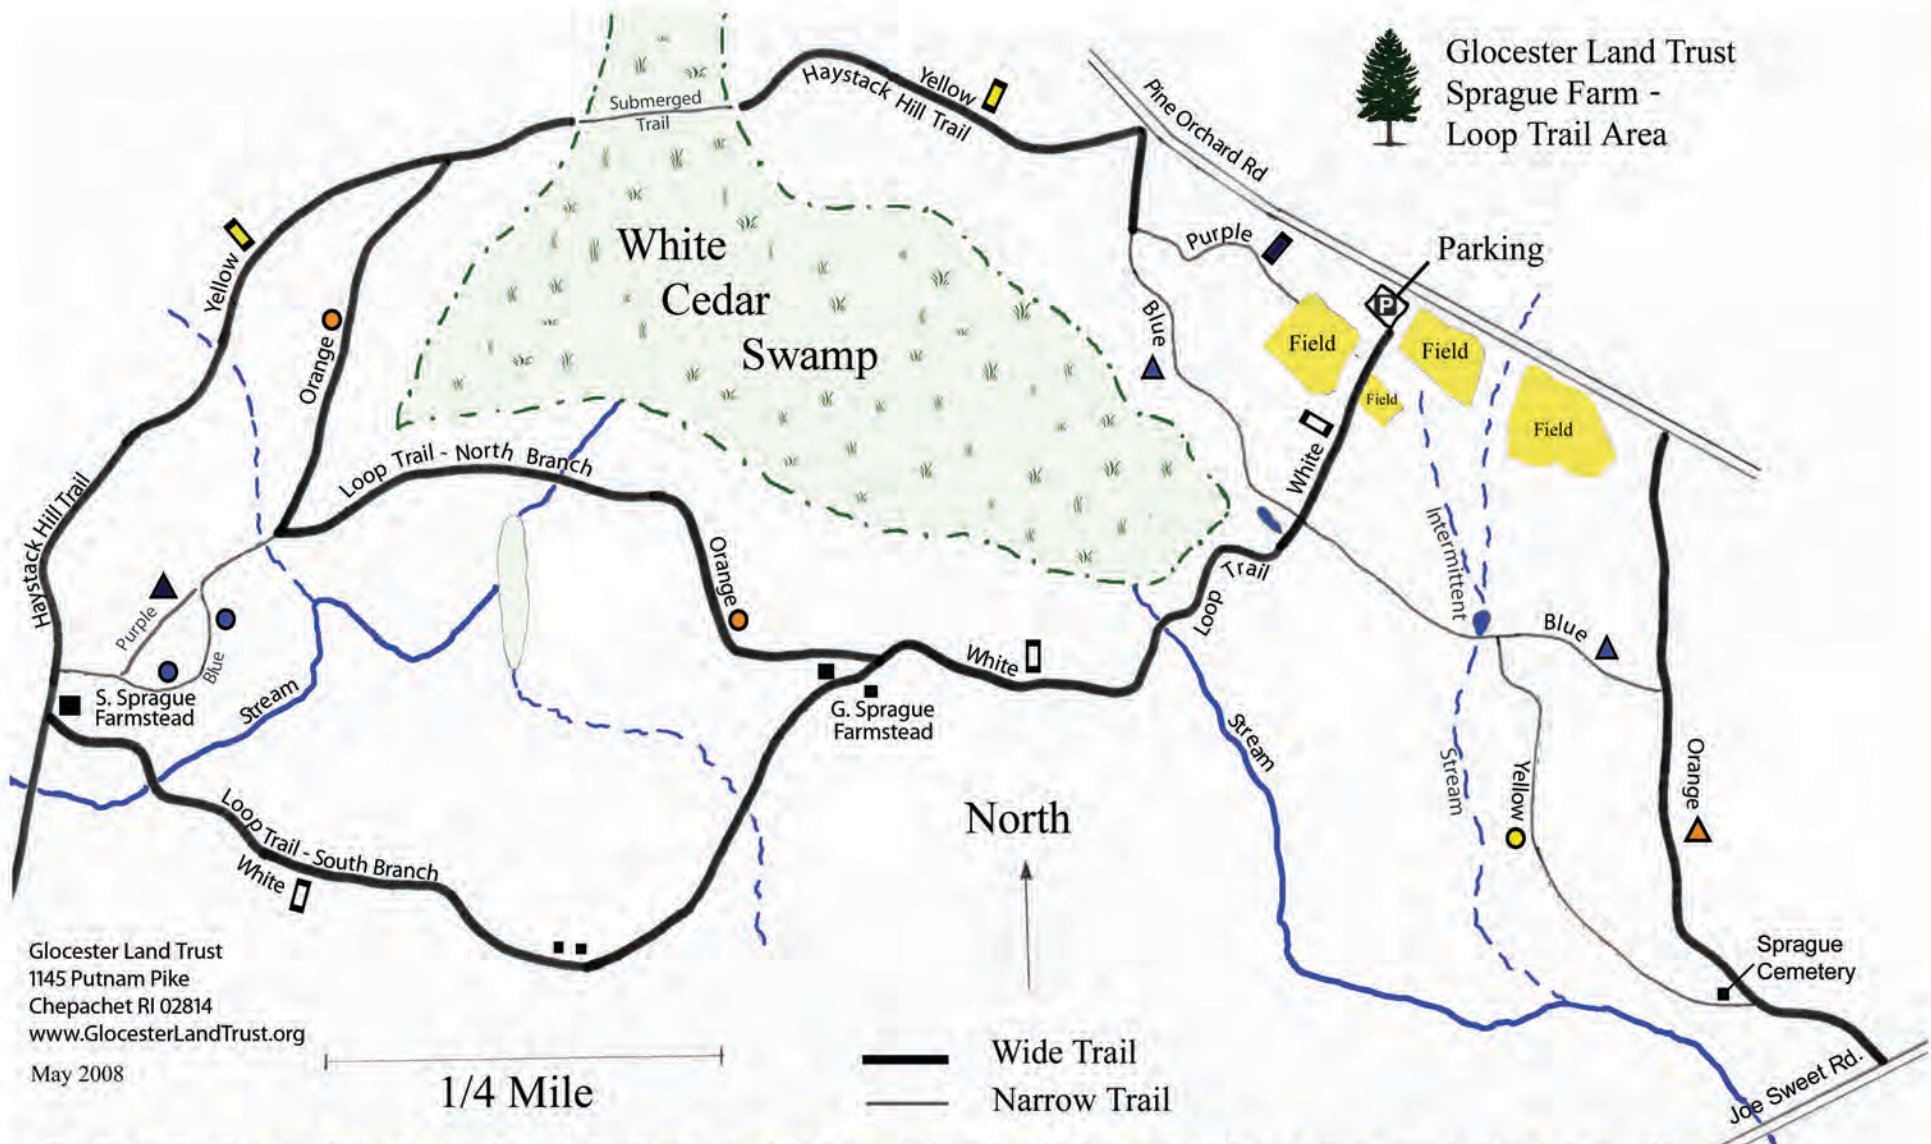

Glocester Land Trust Sprague Farm - Loop Trail Area

Glocester Land Trust
1145 Putnam Pike
Chepachet RI 02814
www.GlocesterLandTrust.org
May 2008

— Wide Trail
— Narrow Trail

- 1/2 mile walk:** Start on White Rectangle Loop Trail and turn right across field to Purple Rectangle trail and follow to end. Turn left onto Blue Triangle trail and follow to White Rectangle Loop Trail. Turn left and return to parking lot.
- 1 mile walk:** Start on White Rectangle Loop Trail, turn left onto Blue Traingle trail and follow to end, turn right onto Orange Triangle trail. Just beyond cemetery, turn right onto Yellow Dot trail and follow to end. Turn left onto Blue Triangle trail and follow to White Rectangle Loop trail. Turn right and return to parking lot.
- 2 1/2 mile walk:** Start on White Rectangle Loop Trail and follow the Loop Trail South Branch to end. Turn right onto Yellow Rectangle trail, turn right onto Orange Dot -- Loop Trail North Branch and follow to end. Turn left onto White Rectangle Loop Trail and return to parking lot.