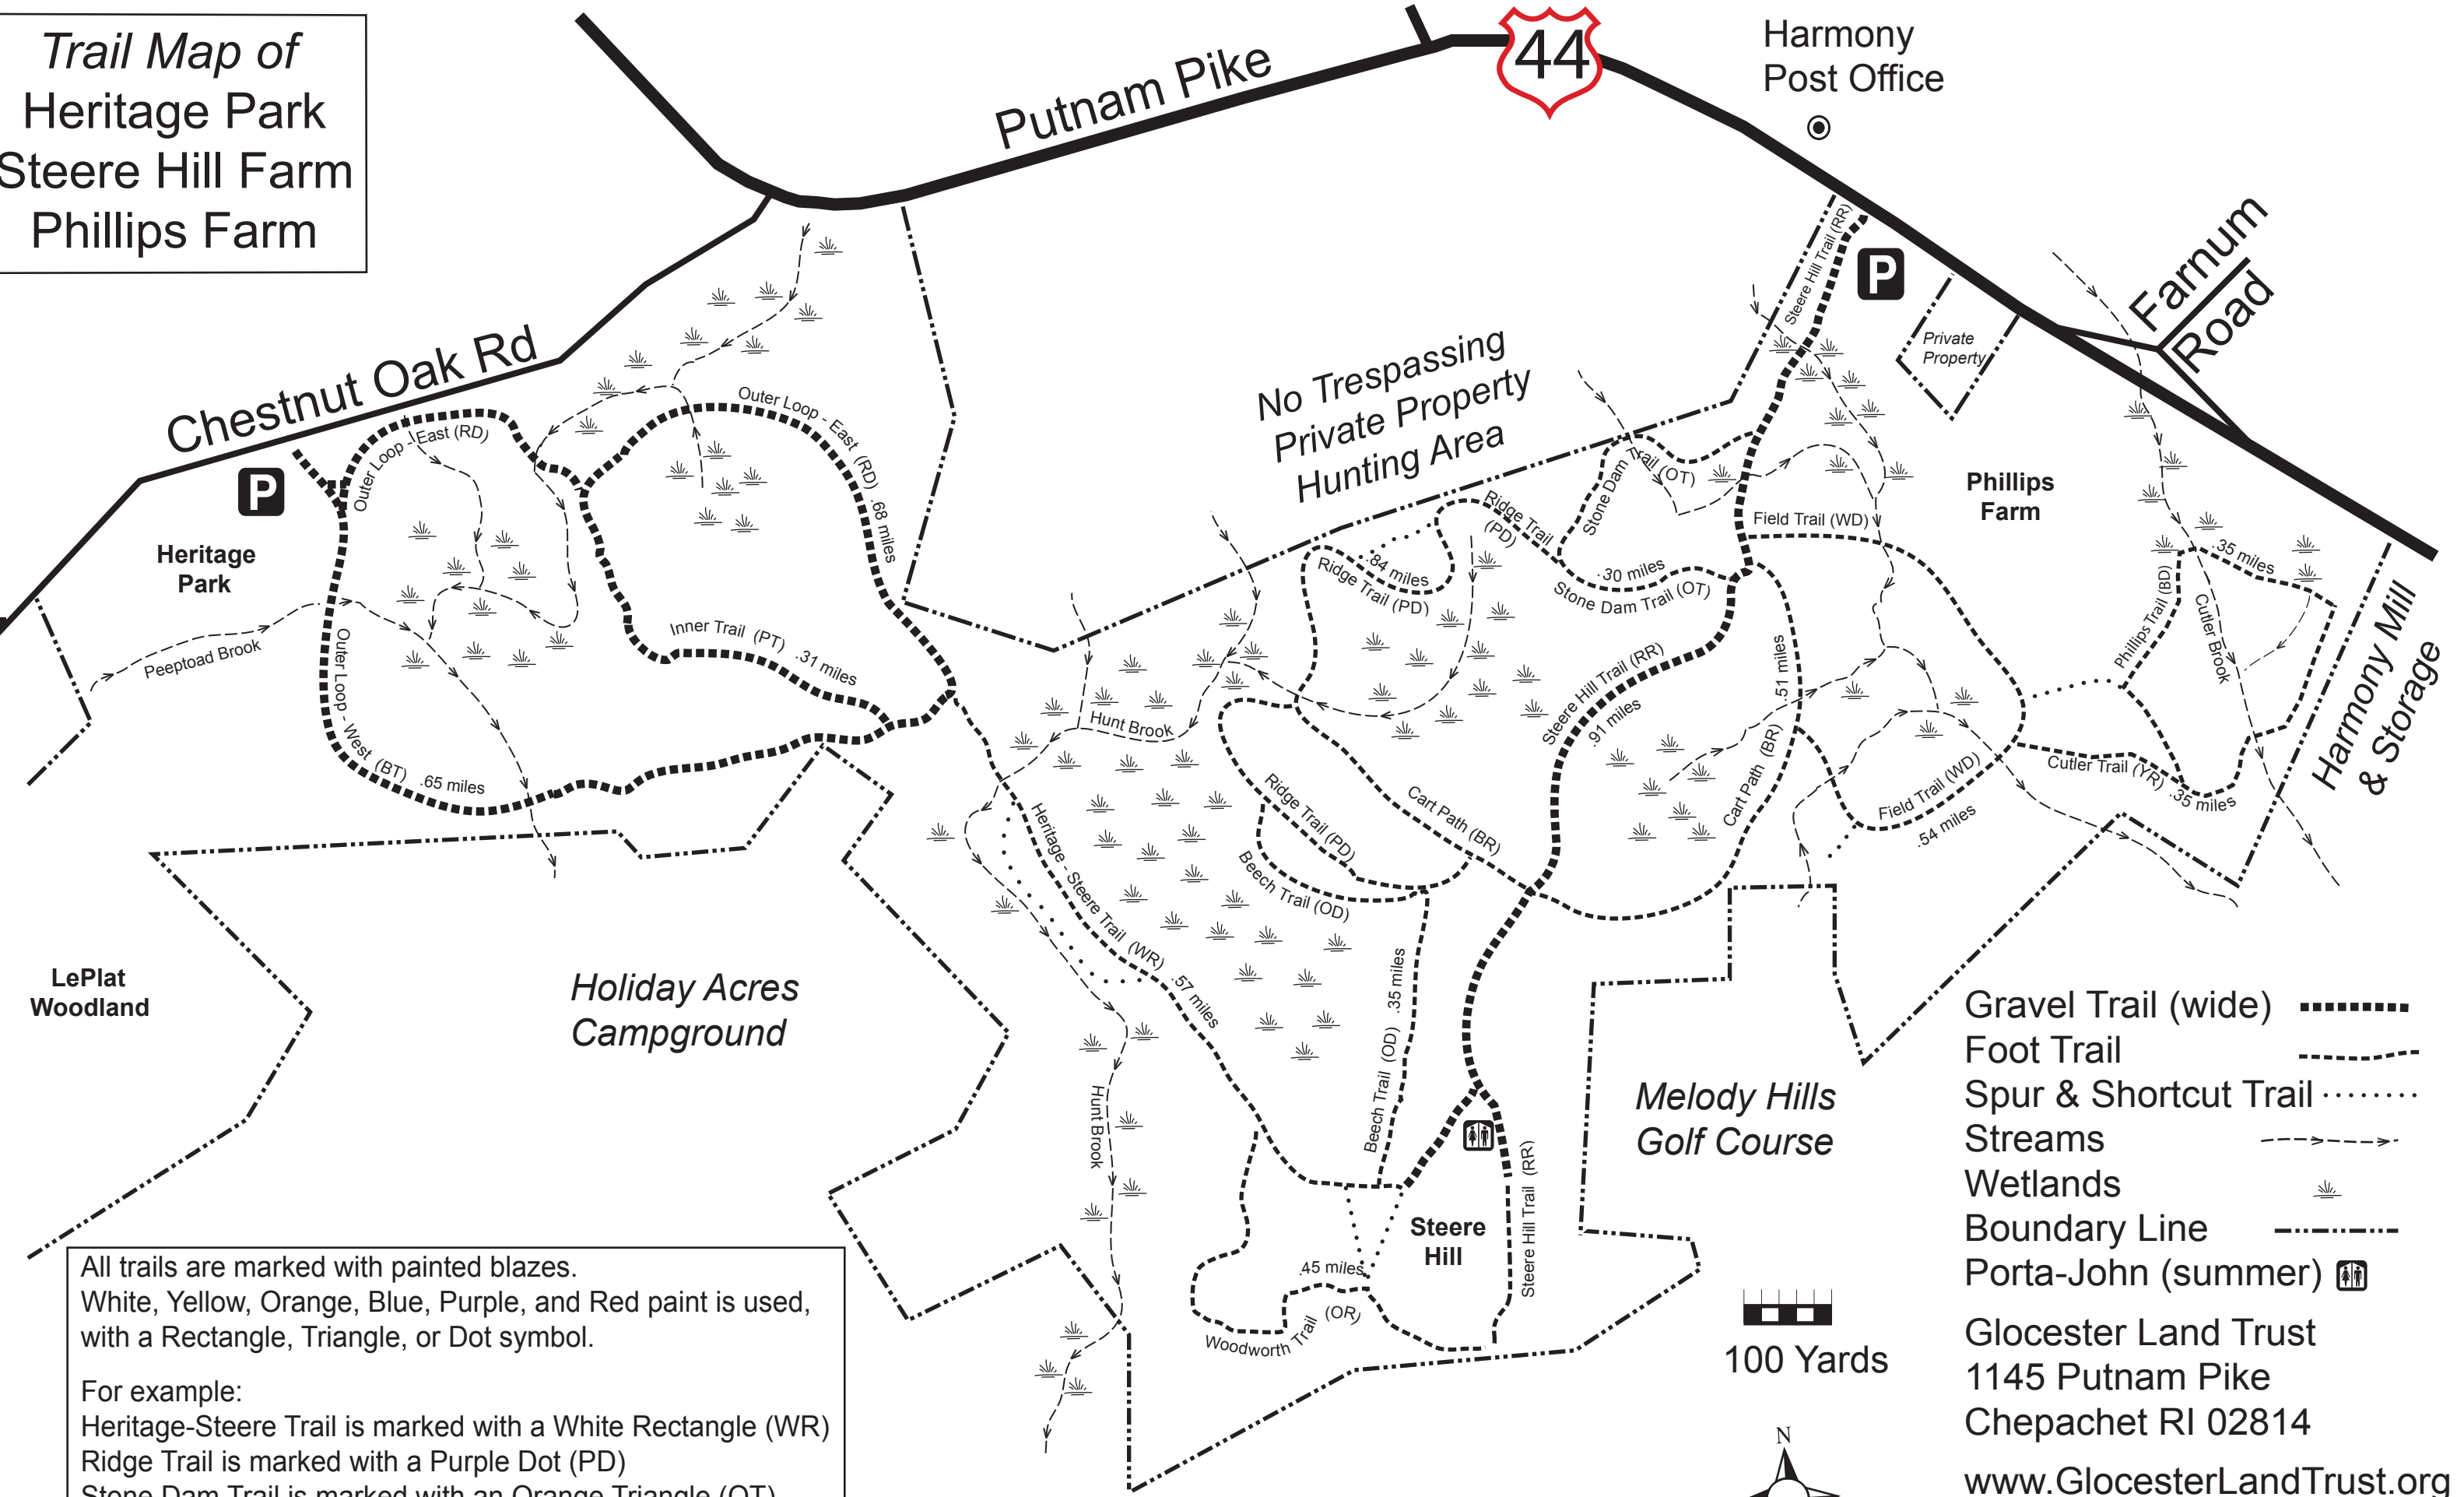

*Trail Map of  
Heritage Park  
Steere Hill Farm  
Phillips Farm*

All trails are marked with painted blazes.  
White, Yellow, Orange, Blue, Purple, and Red paint is used,  
with a Rectangle, Triangle, or Dot symbol.

For example:  
Heritage-Steere Trail is marked with a White Rectangle (WR)  
Ridge Trail is marked with a Purple Dot (PD)  
Stone Dam Trail is marked with an Orange Triangle (OT)  
Spur and Shortcut trails are marked with a White 'S' .....

- Gravel Trail (wide)
- Foot Trail
- Spur & Shortcut Trail
- Streams
- Wetlands
- Boundary Line
- Porta-John (summer)

100 Yards

Glocester Land Trust  
1145 Putnam Pike  
Chepachet RI 02814  
[www.GlocesterLandTrust.org](http://www.GlocesterLandTrust.org)  
April 2013