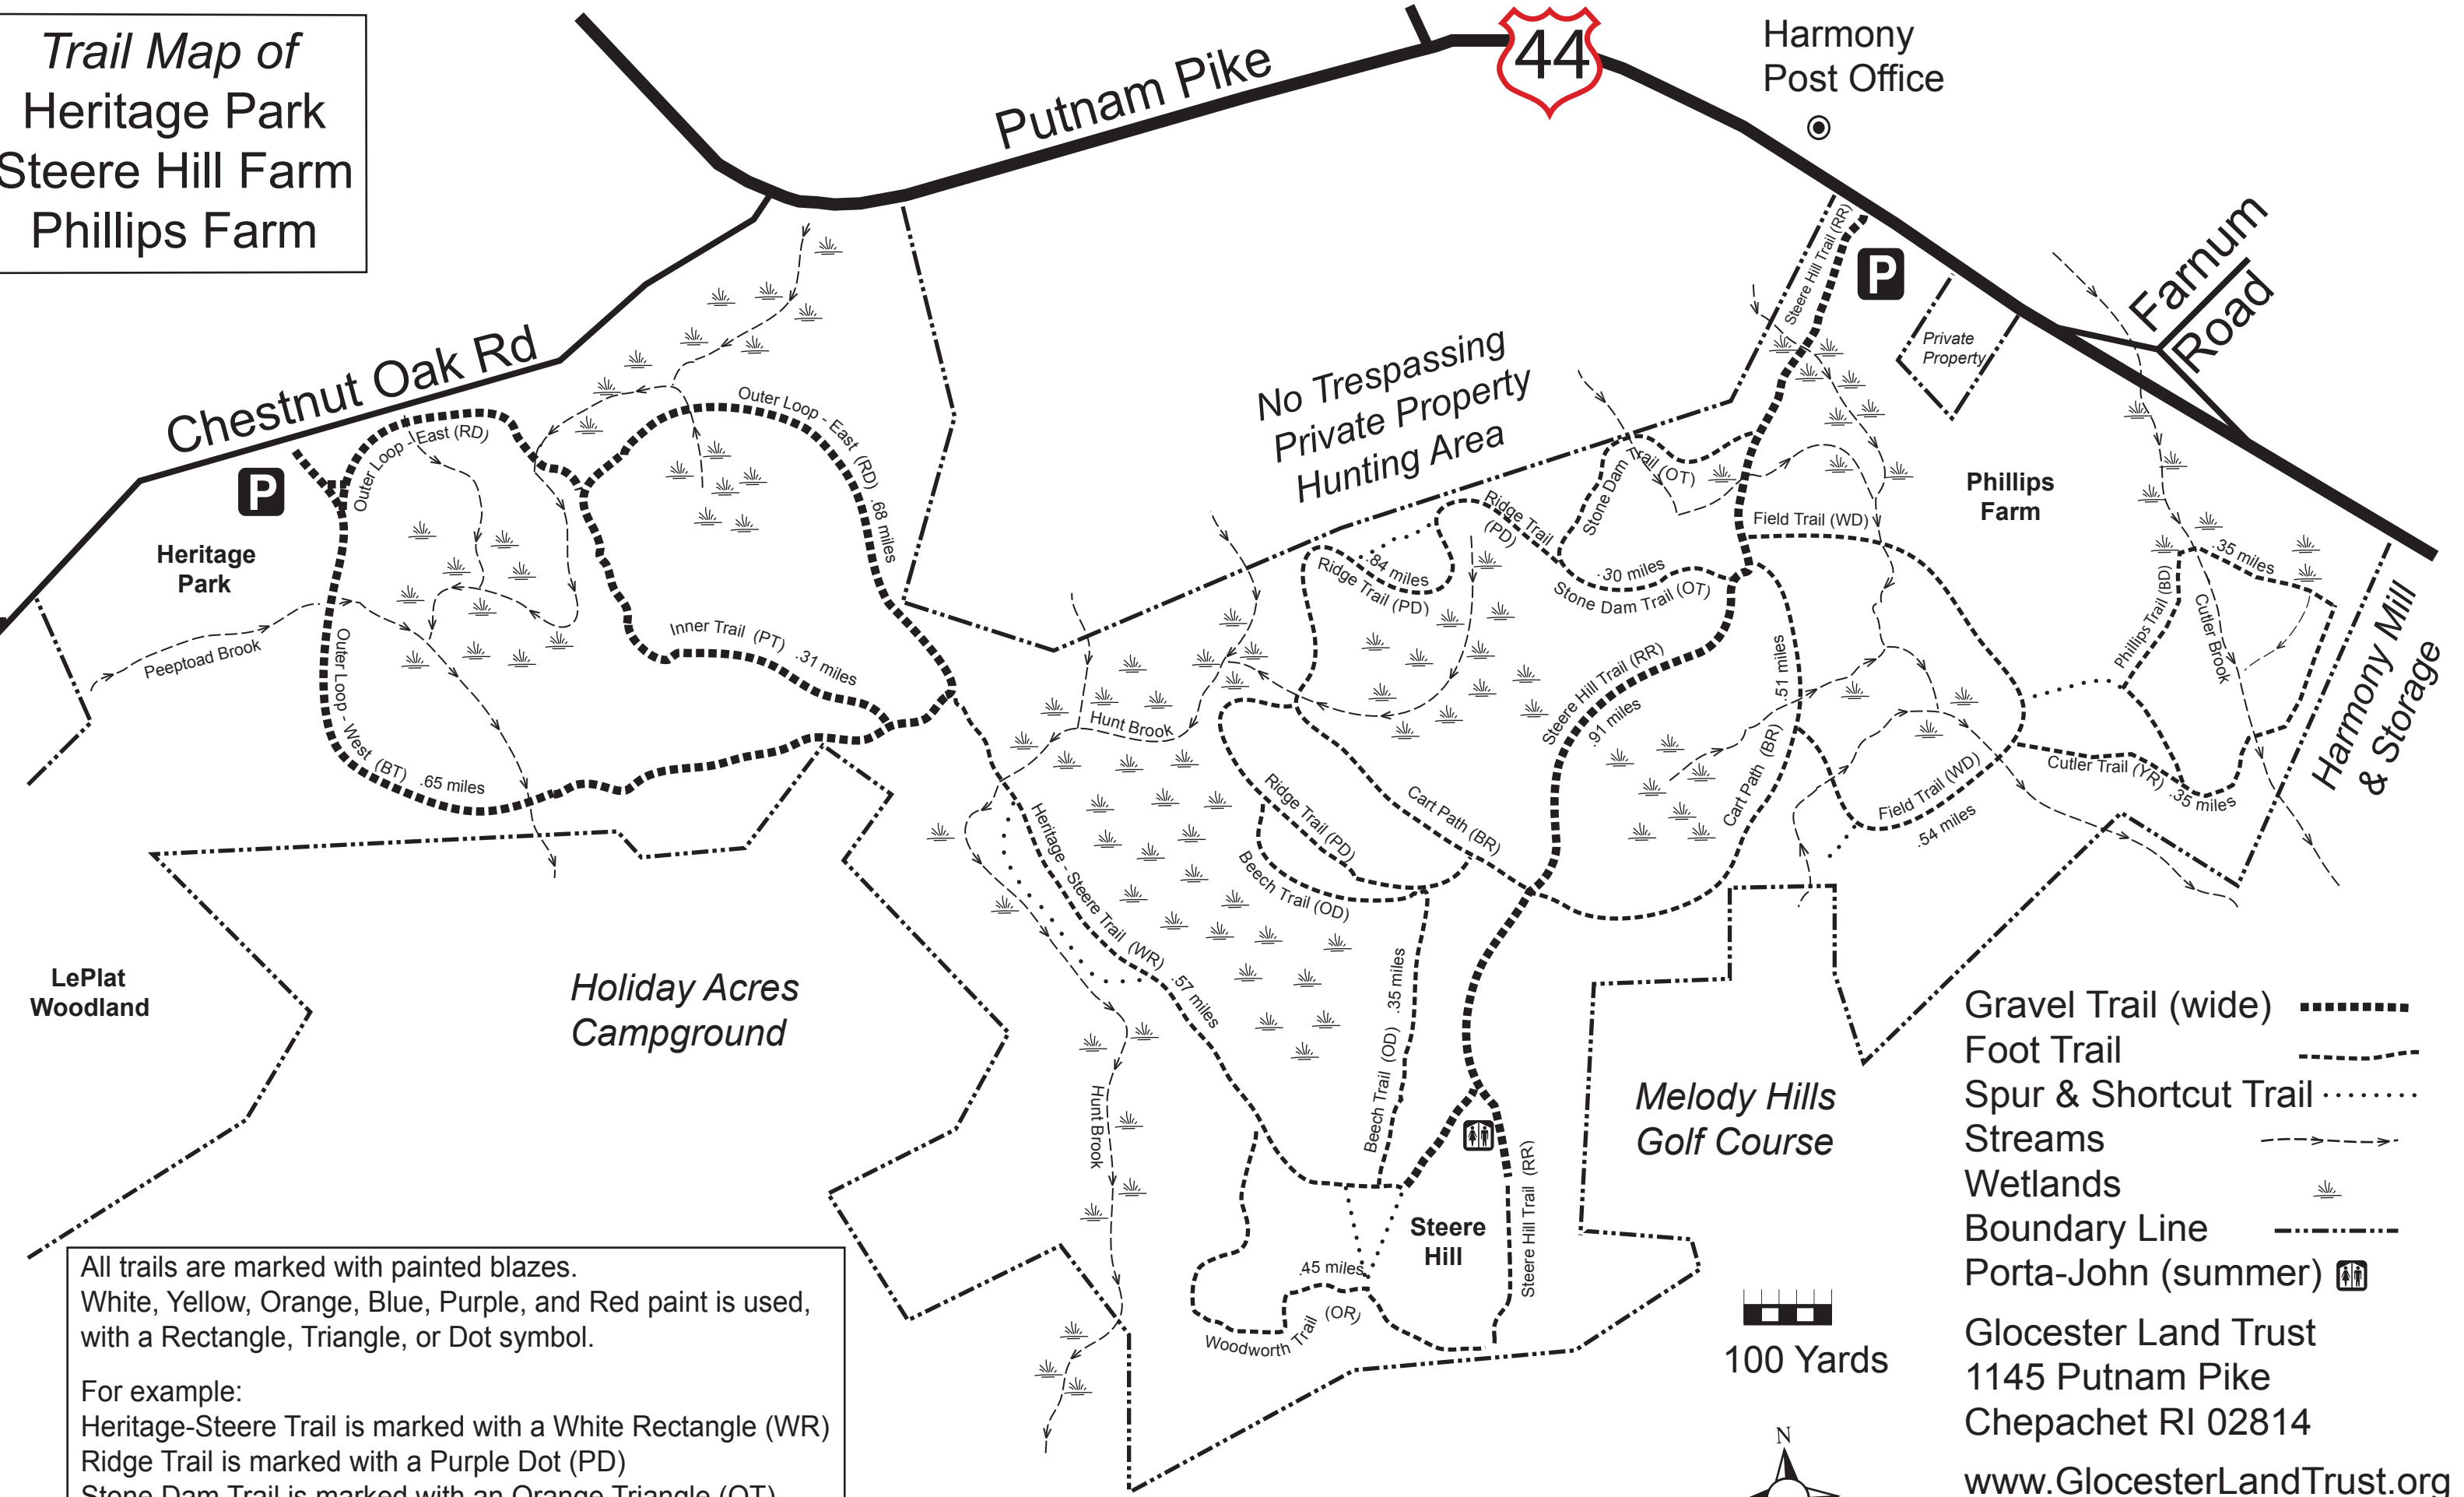

*Trail Map of
Heritage Park
Steere Hill Farm
Phillips Farm*

All trails are marked with painted blazes.
White, Yellow, Orange, Blue, Purple, and Red paint is used,
with a Rectangle, Triangle, or Dot symbol.

For example:
Heritage-Steere Trail is marked with a White Rectangle (WR)
Ridge Trail is marked with a Purple Dot (PD)
Stone Dam Trail is marked with an Orange Triangle (OT)
Spur and Shortcut trails are marked with a White 'S'

- Gravel Trail (wide)
- Foot Trail - - - - -
- Spur & Shortcut Trail
- Streams - - - - -
- Wetlands
- Boundary Line - - - - -
- Porta-John (summer)

100 Yards

Glocester Land Trust
1145 Putnam Pike
Chepachet RI 02814
www.GlocesterLandTrust.org
April 2013